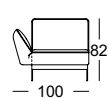

TECHNICAL DATA

ROLF BENZ 386 MERA

**ROLF
BENZ**

- Seat with metal inner frame and integrated rotary function
 - Nosag spring support
 - Seat made from polyurethane foam, constructed in layers of different thicknesses and firmnesses, matched to one another, and covered with polyester fleece
 - Backrest with metal inner frame and integrated adjustment function
 - Back in polyurethane foam, built up in coordinated layers, varying in height, and firmness
 - Cover quilted underneath with non-woven polyester
 - Base frame in metal, optionally with surface in
 - Frame metal optionally:
 - Fine-grain steel, powdercoated, matt :
 - Silver
 - RAL 9017 Traffic black
 - RAL 7022 Umbra grey
 - Steel high-gloss chrome
 - Seat height options 41 cm or 44 cm
 - Leg version with roller (only available with the L-SOB-BS and LC models)
- Metal frame, optionally:
- Fine-grain steel, powder-coated, matt:
 - Silver
 - RAL 9017 Traffic black
 - RAL 7022 Umbra grey
 - Marrone metallic
 - High-gloss chrome steel
- The roller is always black.

Seat heights available

! High-quality, casual upholstery that forms waves/leaves indentations that are typical of the material. All measurements are approximate.

**ROLF
BENZ**

Sofa

Sectional sofa*

Corner modular sofa element*

Sectional chair

Closing chair with armrest*

Corner unit

Closing chair with fixed footstool*

Longchair*

Upholstered bench

Flanged back cushion

Flanged back cushion mat

Low flanged back cushion

Low flanged upholstered cushion

**ROLF
BENZ**

Combination examples:

L-ASO-ES 386/175 le.
L--E-ASO-ES 386/192 ri.

L-ASO-ES 386/175 le.
ASS-PSZ 386//100 ri.

*These elements are only shown in the left version. They are also available in the right version.