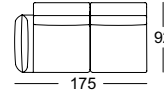

TECHNICAL DATA

ROLF BENZ 386 MERA

**ROLF
BENZ**

- Seat with metal inner frame and integrated rotary function
 - Nosag spring support
 - Seat made from polyurethane foam, constructed in layers of different thicknesses and firmnesses, matched to one another, and covered with polyester fleece
 - Backrest with metal inner frame and integrated adjustment function
 - Back in polyurethane foam, built up in coordinated layers, varying in height, and firmness
 - Cover quilted underneath with non-woven polyester
 - Base frame in metal, optionally with surface in
 - Frame metal optionally:
 - Fine-grain steel, powdercoated, matt :
 - Silver
 - RAL 9017 Traffic black
 - RAL 7022 Umbra grey
 - Steel high-gloss chrome
 - Seat height options 41 cm or 44 cm
 - Leg version with roller (only available with the L-SOB-BS and LC models)
- Metal frame, optionally:
- Fine-grain steel, powder-coated, matt:
 - Silver
 - RAL 9017 Traffic black
 - RAL 7022 Umbra grey
 - Marrone metallic
 - High-gloss chrome steel
- The roller is always black.

Seat heights available

! High-quality, casual upholstery that forms waves/leaves indentations that are typical of the material. All measurements are approximate.

**ROLF
BENZ**

Sofa

Sectional sofa*

Corner modular sofa element*