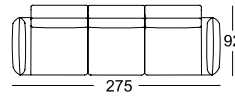

TECHNICAL DATA

ROLF BENZ 386 MERA

**ROLF
BENZ**

- Seat with metal inner frame and integrated rotary function
 - Nosag spring support
 - Seat made from polyurethane foam, constructed in layers of different thicknesses and firmnesses, matched to one another, and covered with polyester fleece
 - Backrest with metal inner frame and integrated adjustment function
 - Back in polyurethane foam, built up in coordinated layers, varying in height, and firmness
 - Cover quilted underneath with non-woven polyester
 - Base frame in metal, optionally with surface in
 - Frame metal optionally:
 - Fine-grain steel, powdercoated, matt :
 - Silver
 - RAL 9017 Traffic black
 - RAL 7022 Umbra grey
 - Steel high-gloss chrome
 - Seat height options 41 cm or 44 cm
 - Leg version with roller (only available with the L-SOB-BS and LC models)
- Metal frame, optionally:
- Fine-grain steel, powder-coated, matt:
 - Silver
 - RAL 9017 Traffic black
 - RAL 7022 Umbra grey
 - Marrone metallic
 - High-gloss chrome steel
- The roller is always black.

Seat heights available

! High-quality, casual upholstery that forms waves/leaves indentations that are typical of the material. All measurements are approximate.

**ROLF
BENZ**

Sofa

Sectional sofa*

Corner modular sofa element*