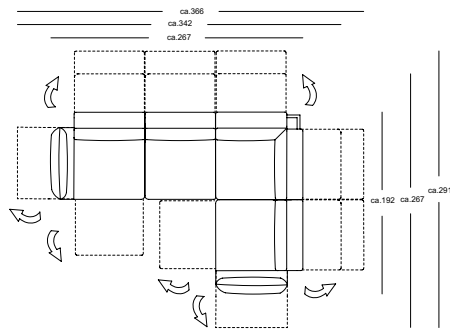

TECHNICAL DATA

ROLF BENZ 386 MERA

**ROLF
BENZ**

- Seat with metal inner frame and integrated rotary function
 - Nosag spring support
 - Seat made from polyurethane foam, constructed in layers of different thicknesses and firmnesses, matched to one another, and covered with polyester fleece
 - Backrest with metal inner frame and integrated adjustment function
 - Back in polyurethane foam, built up in coordinated layers, varying in height, and firmness
 - Cover quilted underneath with non-woven polyester
 - Base frame in metal, optionally with surface in
 - Frame metal optionally:
 - Fine-grain steel, powdercoated, matt :
 - Silver
 - RAL 9017 Traffic black
 - RAL 7022 Umbra grey
 - Steel high-gloss chrome
 - Seat height options 41 cm or 44 cm
 - Leg version with roller (only available with the L-SOB-BS and LC models)
- Metal frame, optionally:
- Fine-grain steel, powder-coated, matt:
 - Silver
 - RAL 9017 Traffic black
 - RAL 7022 Umbra grey
 - Marrone metallic
 - High-gloss chrome steel
- The roller is always black.

Low flanged back cushion

Low flanged upholstered cushion

**ROLF
BENZ**

Combination examples:

L-ASO-ES 386/175 le.
L--E-ASO-ES 386/192 ri.

L-ASO-ES 386/175 le.
ASS-PSZ 386//100 ri.

*These elements are only shown in the left version. They are also available in the right version.