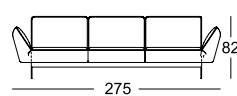

TECHNICAL DATA

ROLF BENZ 386 MERA

**ROLF
BENZ**

- Seat with metal inner frame and integrated rotary function
 - Nosag spring support
 - Seat made from polyurethane foam, constructed in layers of different thicknesses and firmnesses, matched to one another, and covered with polyester fleece
 - Backrest with metal inner frame and integrated adjustment function
 - Back in polyurethane foam, built up in coordinated layers, varying in height, and firmness
 - Cover quilted underneath with non-woven polyester
 - Base frame in metal, optionally with surface in
 - Frame metal optionally:
 - Fine-grain steel, powdercoated, matt :
 - Silver
 - RAL 9017 Traffic black
 - RAL 7022 Umbra grey
 - Steel high-gloss chrome
 - Seat height options 41 cm or 44 cm
 - Leg version with roller (only available with the L-SOB-BS and LC models)
- Metal frame, optionally:
- Fine-grain steel, powder-coated, matt:
 - Silver
 - RAL 9017 Traffic black
 - RAL 7022 Umbra grey
 - Marrone metallic
 - High-gloss chrome steel
- The roller is always black.

Seat heights available

! High-quality, casual upholstery that forms waves/leaves indentations that are typical of the material. All measurements are approximate.

**ROLF
BENZ**

Sofa

Sectional sofa*

Corner modular sofa element*

Sectional chair

Closing chair with armrest*

Corner unit

Closing chair with fixed footstool*

Longchair*

Upholstered bench

Flanged back cushion

Flanged back cushion mat