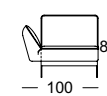

TECHNICAL DATA

ROLF BENZ 386 MERA

**ROLF
BENZ**

- Seat with metal inner frame and integrated rotary function
 - Nosag spring support
 - Seat made from polyurethane foam, constructed in layers of different thicknesses and firmnesses, matched to one another, and covered with polyester fleece
 - Backrest with metal inner frame and integrated adjustment function
 - Back in polyurethane foam, built up in coordinated layers, varying in height, and firmness
 - Cover quilted underneath with non-woven polyester
 - Base frame in metal, optionally with surface in
 - Frame metal optionally:
 - Fine-grain steel, powdercoated, matt :
 - Silver
 - RAL 9017 Traffic black
 - RAL 7022 Umbra grey
 - Steel high-gloss chrome
 - Seat height options 41 cm or 44 cm
 - Leg version with roller (only available with the L-SOB-BS and LC models)
- Metal frame, optionally:
- Fine-grain steel, powder-coated, matt:
 - Silver
 - RAL 9017 Traffic black
 - RAL 7022 Umbra grey
 - Marrone metallic
 - High-gloss chrome steel
- The roller is always black.

Seat heights available

! High-quality, casual upholstery that forms waves/leaves indentations that are typical of the material. All measurements are approximate.

**ROLF
BENZ**

Sofa

Sectional sofa*

Corner modular sofa element*

Sectional chair

Closing chair with armrest*

Corner unit

Closing chair with fixed footstool*

Longchair*

Upholstered bench

Flanged back cushion

Flanged back cushion mat