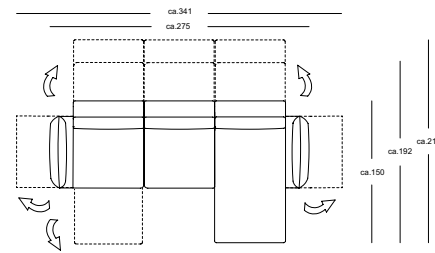

TECHNICAL DATA

ROLF BENZ 386 MERA

**ROLF
BENZ**

- Seat with metal inner frame and integrated rotary function
 - Nosag spring support
 - Seat made from polyurethane foam, constructed in layers of different thicknesses and firmnesses, matched to one another, and covered with polyester fleece
 - Backrest with metal inner frame and integrated adjustment function
 - Back in polyurethane foam, built up in coordinated layers, varying in height, and firmness
 - Cover quilted underneath with non-woven polyester
 - Base frame in metal, optionally with surface in
 - Frame metal optionally:
 - Fine-grain steel, powdercoated, matt :
 - Silver
 - RAL 9017 Traffic black
 - RAL 7022 Umbra grey
 - Steel high-gloss chrome
 - Seat height options 41 cm or 44 cm
 - Leg version with roller (only available with the L-SOB-BS and LC models)
- Metal frame, optionally:
- Fine-grain steel, powder-coated, matt:
 - Silver
 - RAL 9017 Traffic black
 - RAL 7022 Umbra grey
 - Marrone metallic
 - High-gloss chrome steel
- The roller is always black.

Low flanged back cushion

Low flanged upholstered cushion

**ROLF
BENZ**

Combination examples:

L-ASO-ES 386/175 le.
L--E-ASO-ES 386/192 ri.

L-ASO-ES 386/175 le.
ASS-PSZ 386//100 ri.

*These elements are only shown in the left version. They are also available in the right version.