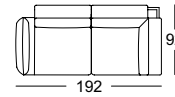

TECHNICAL DATA

ROLF BENZ 386 MERA

**ROLF
BENZ**

- Seat with metal inner frame and integrated rotary function
 - Nosag spring support
 - Seat made from polyurethane foam, constructed in layers of different thicknesses and firmnesses, matched to one another, and covered with polyester fleece
 - Backrest with metal inner frame and integrated adjustment function
 - Back in polyurethane foam, built up in coordinated layers, varying in height, and firmness
 - Cover quilted underneath with non-woven polyester
 - Base frame in metal, optionally with surface in
 - Frame metal optionally:
 - Fine-grain steel, powdercoated, matt :
 - Silver
 - RAL 9017 Traffic black
 - RAL 7022 Umbra grey
 - Steel high-gloss chrome
 - Seat height options 41 cm or 44 cm
 - Leg version with roller (only available with the L-SOB-BS and LC models)
- Metal frame, optionally:
- Fine-grain steel, powder-coated, matt:
 - Silver
 - RAL 9017 Traffic black
 - RAL 7022 Umbra grey
 - Marrone metallic
 - High-gloss chrome steel
- The roller is always black.

Seat heights available

! High-quality, casual upholstery that forms waves/leaves indentations that are typical of the material. All measurements are approximate.

**ROLF
BENZ**

Sofa

Sectional sofa*

Corner modular sofa element*