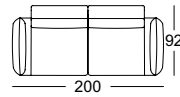

TECHNICAL DATA

ROLF BENZ 386 MERA

**ROLF
BENZ**

- Seat with metal inner frame and integrated rotary function
 - Nosag spring support
 - Seat made from polyurethane foam, constructed in layers of different thicknesses and firmnesses, matched to one another, and covered with polyester fleece
 - Backrest with metal inner frame and integrated adjustment function
 - Back in polyurethane foam, built up in coordinated layers, varying in height, and firmness
 - Cover quilted underneath with non-woven polyester
 - Base frame in metal, optionally with surface in
 - Frame metal optionally:
 - Fine-grain steel, powdercoated, matt :
 - Silver
 - RAL 9017 Traffic black
 - RAL 7022 Umbra grey
 - Steel high-gloss chrome
 - Seat height options 41 cm or 44 cm
 - Leg version with roller (only available with the L-SOB-BS and LC models)
- Metal frame, optionally:
- Fine-grain steel, powder-coated, matt:
 - Silver
 - RAL 9017 Traffic black
 - RAL 7022 Umbra grey
 - Marrone metallic
 - High-gloss chrome steel
- The roller is always black.

Seat heights available

! High-quality, casual upholstery that forms waves/leaves indentations that are typical of the material. All measurements are approximate.

**ROLF
BENZ**

Sofa

Sectional sofa*

Corner modular sofa element*