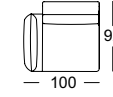

TECHNICAL DATA

ROLF BENZ 386 MERA

**ROLF
BENZ**

- Seat with metal inner frame and integrated rotary function
 - Nosag spring support
 - Seat made from polyurethane foam, constructed in layers of different thicknesses and firmnesses, matched to one another, and covered with polyester fleece
 - Backrest with metal inner frame and integrated adjustment function
 - Back in polyurethane foam, built up in coordinated layers, varying in height, and firmness
 - Cover quilted underneath with non-woven polyester
 - Base frame in metal, optionally with surface in
 - Frame metal optionally:
 - Fine-grain steel, powdercoated, matt :
 - Silver
 - RAL 9017 Traffic black
 - RAL 7022 Umbra grey
 - Steel high-gloss chrome
 - Seat height options 41 cm or 44 cm
 - Leg version with roller (only available with the L-SOB-BS and LC models)
- Metal frame, optionally:
- Fine-grain steel, powder-coated, matt:
 - Silver
 - RAL 9017 Traffic black
 - RAL 7022 Umbra grey
 - Marrone metallic
 - High-gloss chrome steel
- The roller is always black.

Seat heights available

! High-quality, casual upholstery that forms waves/leaves indentations that are typical of the material. All measurements are approximate.

**ROLF
BENZ**

Sofa

Sectional sofa*

Corner modular sofa element*