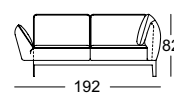

TECHNICAL DATA

ROLF BENZ 386 MERA

**ROLF
BENZ**

- Seat with metal inner frame and integrated rotary function
 - Nosag spring support
 - Seat made from polyurethane foam, constructed in layers of different thicknesses and firmnesses, matched to one another, and covered with polyester fleece
 - Backrest with metal inner frame and integrated adjustment function
 - Back in polyurethane foam, built up in coordinated layers, varying in height, and firmness
 - Cover quilted underneath with non-woven polyester
 - Base frame in metal, optionally with surface in
 - Frame metal optionally:
 - Fine-grain steel, powdercoated, matt :
 - Silver
 - RAL 9017 Traffic black
 - RAL 7022 Umbra grey
 - Steel high-gloss chrome
 - Seat height options 41 cm or 44 cm
 - Leg version with roller (only available with the L-SOB-BS and LC models)
- Metal frame, optionally:
- Fine-grain steel, powder-coated, matt:
 - Silver
 - RAL 9017 Traffic black
 - RAL 7022 Umbra grey
 - Marrone metallic
 - High-gloss chrome steel
- The roller is always black.

Seat heights available

! High-quality, casual upholstery that forms waves/leaves indentations that are typical of the material. All measurements are approximate.

**ROLF
BENZ**

Sofa

Sectional sofa*

Corner modular sofa element*

Sectional chair

Closing chair with armrest*

Corner unit

Closing chair with fixed footstool*

Longchair*

Upholstered bench

Flanged back cushion

Flanged back cushion mat