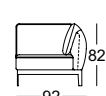

TECHNICAL DATA

ROLF BENZ 386 MERA

**ROLF
BENZ**

- Seat with metal inner frame and integrated rotary function
 - Nosag spring support
 - Seat made from polyurethane foam, constructed in layers of different thicknesses and firmnesses, matched to one another, and covered with polyester fleece
 - Backrest with metal inner frame and integrated adjustment function
 - Back in polyurethane foam, built up in coordinated layers, varying in height, and firmness
 - Cover quilted underneath with non-woven polyester
 - Base frame in metal, optionally with surface in
 - Frame metal optionally:
 - Fine-grain steel, powdercoated, matt :
 - Silver
 - RAL 9017 Traffic black
 - RAL 7022 Umbra grey
 - Steel high-gloss chrome
 - Seat height options 41 cm or 44 cm
 - Leg version with roller (only available with the L-SOB-BS and LC models)
- Metal frame, optionally:
- Fine-grain steel, powder-coated, matt:
 - Silver
 - RAL 9017 Traffic black
 - RAL 7022 Umbra grey
 - Marrone metallic
 - High-gloss chrome steel
- The roller is always black.

Seat heights available

! High-quality, casual upholstery that forms waves/leaves indentations that are typical of the material. All measurements are approximate.

**ROLF
BENZ**

Sofa

Sectional sofa*

Corner modular sofa element*

Sectional chair

Closing chair with armrest*

Corner unit

Closing chair with fixed footstool*

Longchair*

Upholstered bench

Flanged back cushion

Flanged back cushion mat