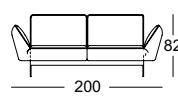

TECHNICAL DATA

ROLF BENZ 386 MERA

**ROLF
BENZ**

- Seat with metal inner frame and integrated rotary function
 - Nosag spring support
 - Seat made from polyurethane foam, constructed in layers of different thicknesses and firmnesses, matched to one another, and covered with polyester fleece
 - Backrest with metal inner frame and integrated adjustment function
 - Back in polyurethane foam, built up in coordinated layers, varying in height, and firmness
 - Cover quilted underneath with non-woven polyester
 - Base frame in metal, optionally with surface in
 - Frame metal optionally:
 - Fine-grain steel, powdercoated, matt :
 - Silver
 - RAL 9017 Traffic black
 - RAL 7022 Umbra grey
 - Steel high-gloss chrome
 - Seat height options 41 cm or 44 cm
 - Leg version with roller (only available with the L-SOB-BS and LC models)
- Metal frame, optionally:
- Fine-grain steel, powder-coated, matt:
 - Silver
 - RAL 9017 Traffic black
 - RAL 7022 Umbra grey
 - Marrone metallic
 - High-gloss chrome steel
- The roller is always black.

Seat heights available

! High-quality, casual upholstery that forms waves/leaves indentations that are typical of the material. All measurements are approximate.

**ROLF
BENZ**

Sofa

Sectional sofa*

Corner modular sofa element*