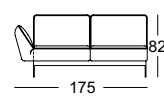

TECHNICAL DATA

ROLF BENZ 386 MERA

**ROLF
BENZ**

- Seat with metal inner frame and integrated rotary function
 - Nosag spring support
 - Seat made from polyurethane foam, constructed in layers of different thicknesses and firmnesses, matched to one another, and covered with polyester fleece
 - Backrest with metal inner frame and integrated adjustment function
 - Back in polyurethane foam, built up in coordinated layers, varying in height, and firmness
 - Cover quilted underneath with non-woven polyester
 - Base frame in metal, optionally with surface in
 - Frame metal optionally:
 - Fine-grain steel, powdercoated, matt :
 - Silver
 - RAL 9017 Traffic black
 - RAL 7022 Umbra grey
 - Steel high-gloss chrome
 - Seat height options 41 cm or 44 cm
 - Leg version with roller (only available with the L-SOB-BS and LC models)
- Metal frame, optionally:
- Fine-grain steel, powder-coated, matt:
 - Silver
 - RAL 9017 Traffic black
 - RAL 7022 Umbra grey
 - Marrone metallic
 - High-gloss chrome steel
- The roller is always black.

Seat heights available

! High-quality, casual upholstery that forms waves/leaves indentations that are typical of the material. All measurements are approximate.

**ROLF
BENZ**

Sofa

Sectional sofa*

Corner modular sofa element*