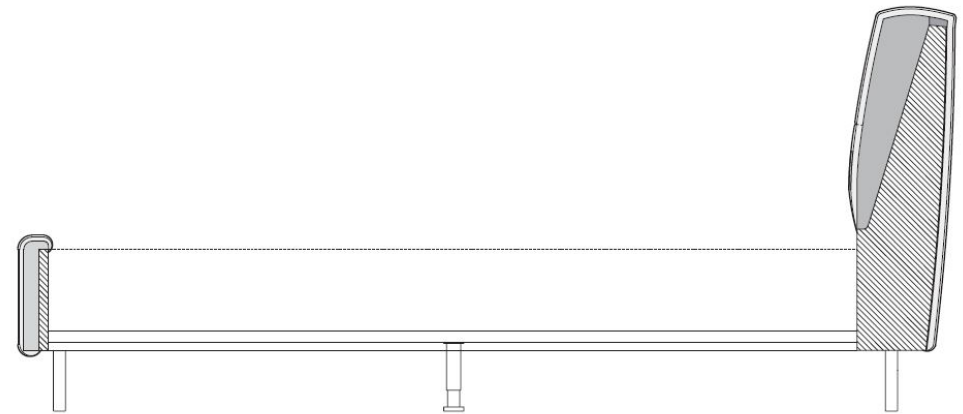

# ROLF BENZ 50

---

**ROLF  
BENZ**

- Single leg smooth steel, powder-coated, painted in matt:
  - RAL 9017 Traffic black
  - Ochre beige metallic
- Metal and wood internal framework overlayed with polyurethane foam and covered with polyester fleece
- Headrest overlayed with polyurethane foam and covered with polyester fleece

! Due to the way the furniture is designed, and its comfort level, some wrinkles and sitting pressure indentations are inevitable, even in top quality Rolf Benz upholstered furniture.  
All dimensions are approximate.