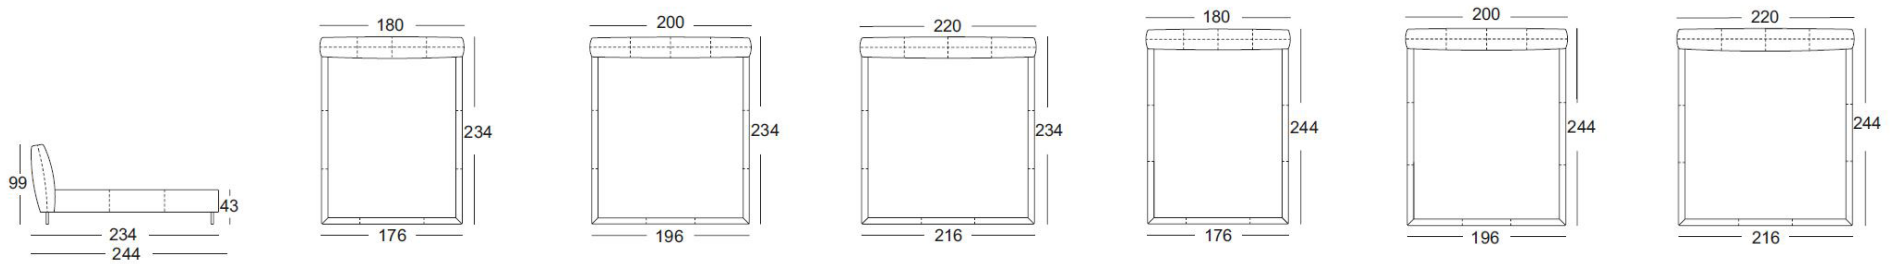

# ROLF BENZ 50

---

**ROLF  
BENZ**

- Single leg smooth steel, powder-coated, painted in matt:
  - RAL 9017 Traffic black
  - Ochre beige metallic
- Metal and wood internal framework overlayed with polyurethane foam and covered with polyester fleece
- Headrest overlayed with polyurethane foam and covered with polyester fleece

! Due to the way the furniture is designed, and its comfort level, some wrinkles and sitting pressure indentations are inevitable, even in top quality Rolf Benz upholstered furniture.  
All dimensions are approximate.